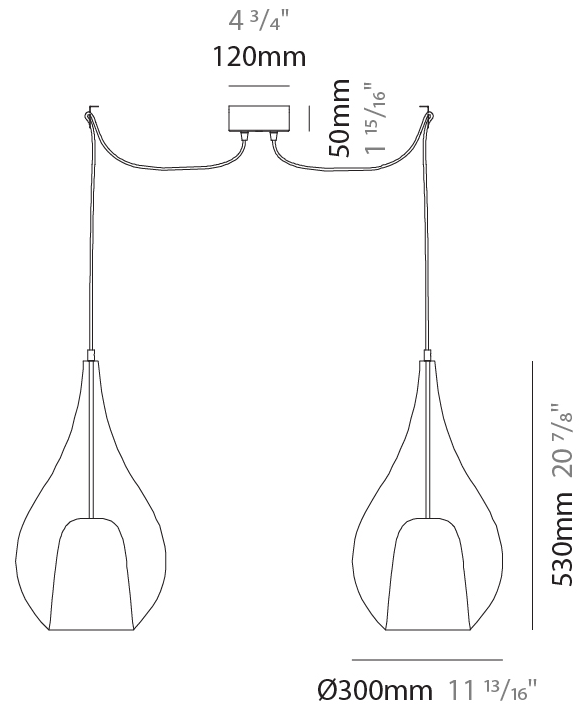

PROJECT	
TYPE	
SPECIFIER	
QUANTITY	
DATE	

ZOE 2 LIGHT SWAG SUSPENSION

D141130-

base number   Finish Options   Finish Options

1. To build a product code in our configurator select the specify button on the base model # product page
2. To build a manual product code on this datasheet choose from the options listed below in blue font and add the suffix to the base model #

GENERAL

Series: Zoe
Subseries: Zoe 2 Light Swag
Partner: Cangini & Tucci
Division: Design
Installation: Suspension
Product Type: Pendant
Mounting Location: Ceiling

PHYSICAL

Shape: Teardrop
Diameter (mm): 300
Diameter (in): 11 ¹³/₁₆
Height (mm): 530
Height (in): 20 ⁷/₈
Max. Overall Height (mm): 2530
Max. Overall Height (in): 99 ⁵/₈
Weight (kg): 4.8
Weight (lbs): 10.58
Diffuser: Glass - Opal
Fixture Finish: [AMB / BLK / BRZ / GLD / GRN / PNK / RUB / SKB / SMK / TOB / TRA](#)
Holder Finish: CHR / MWH / MBK / BCR
Fixture Material: Glass / Metal
Primary Material: Glass - Borosilicate
Cable Details: 2000mm cable

ELECTRICAL

Number of Lamps: 2
Lamp Type: LED Retrofit
Lamp Shape: A19
Bulb Included: Bulb Not Included
Total Output Wattage (W): 32
Max. Wattage Per Lamp (W): 16
Lamp Base: E26
Input Voltage (V): 120
Upon Request: 277Vac / GU24

LED

OPTICAL

RATINGS AND CERTIFICATIONS

Certified By: Certified for North American Standards
IP rating: IP20