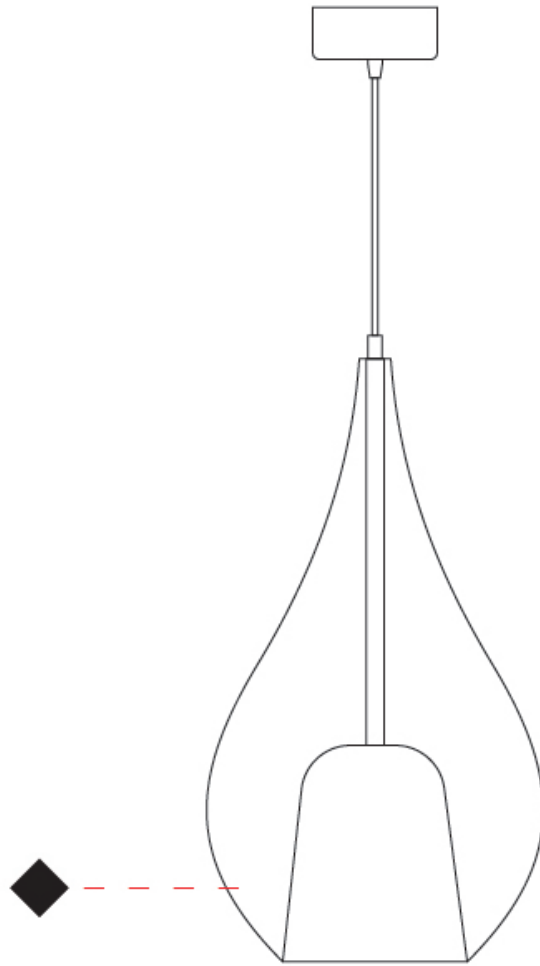

ZOE VINCENT - MONOPOINT SUSPENSION

D141179-

PROJECT _____

TYPE _____

SPECIFIER _____

QUANTITY _____

DATE _____

D