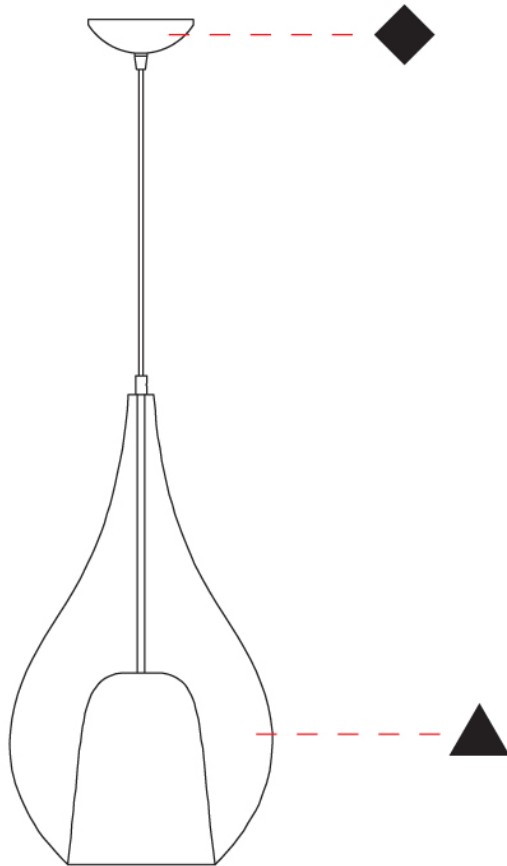

ZOE MONOPOINT SUSPENSION

D141123-

PROJECT _____

TYPE _____

SPECIFIER _____

QUANTITY _____

DATE _____

D