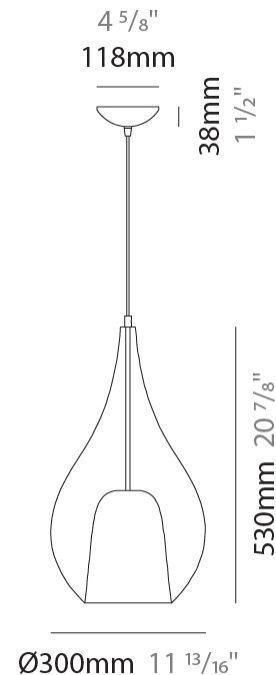

ZOE MONOPOINT SUSPENSION

D141123- _____ - _____
base number   Finish   Finish
                         Options   Options

1. To build a product code in our configurator select the specify button on the base model # product page
2. To build a manual product code on this datasheet choose from the options listed below in blue font and add the suffix to the base model #

GENERAL

Series: Zoe
Subseries: Zoe Monopoint
Partner: Cangini & Tucci
Division: Design
Installation: Suspension
Product Type: Pendant
Mounting Location: Ceiling

PHYSICAL

Shape: Teardrop
Diameter (mm): 300
Diameter (in): 11 ¹³/₁₆
Height (mm): 530
Height (in): 20 ⁷/₈
Max. Overall Height (mm): 2030
Max. Overall Height (in): 79 ¹⁵/₁₆
Weight (kg): 2.50
Weight (lbs): 5.51
Diffuser: Glass - Opal
Fixture Finish: [AMB / BLK / BRZ / GLD / GRN / PNK / RUB / SKB / SMK / TOB / TRA](#)
Holder Finish: CHR / MWH / MBK / BCR
Fixture Material: Glass / Metal
Primary Material: Glass - Borosilicate
Cable Details: 1500mm Cable

ELECTRICAL

Number of Lamps: 1
Lamp Type: LED Retrofit
Lamp Shape: A19
Bulb Included: Bulb Not Included
Max. Wattage Per Lamp (W): 16
Lamp Base: E26
Input Voltage (V): 120
Upon Request: 277Vac / GU24

LED

OPTICAL

RATINGS AND CERTIFICATIONS

Certified By: Certified for North American Standards
IP rating: IP20