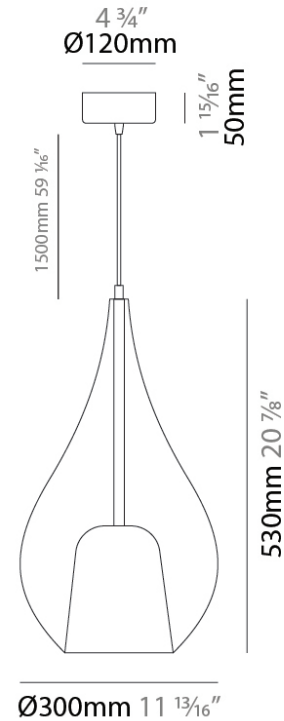

PROJECT
TYPE
SPECIFIER
QUANTITY
DATE

ZOE VINCENT - MONOPOINT SUSPENSION

D141179-

base number   Finish
Options

1. To build a product code in our configurator select the specify button on the base model # product page
2. To build a manual product code on this datasheet choose from the options listed below in blue font and add the suffix to the base model #

GENERAL

Series: Zoe
Subseries: Zoe Vincent - Monopoint
Partner: Cangini & Tucci
Division: Design
Installation: Suspension
Product Type: Pendant
Mounting Location: Ceiling

PHYSICAL

Shape: Teardrop
Diameter (mm): 300
Diameter (in): 11 ¹³/₁₆
Height (mm): 530
Height (in): 20 ⁷/₈
Max. Overall Height (mm): 2030
Max. Overall Height (in): 79 ¹⁵/₁₆
Weight (kg): 2.50
Weight (lbs): 5.51
Diffuser: Glass - Opal
Fixture Finish: MSB / MBS / TRS
Holder Finish: BLK
Fixture Material: Glass / Metal
Primary Material: Glass - Borosilicate
Cable Details: 1500mm Cable

ELECTRICAL

Number of Lamps: 1
Lamp Type: LED Retrofit
Lamp Shape: A19
Bulb Included: Bulb Not Included
Max. Wattage Per Lamp (W): 16
Lamp Base: E26
Input Voltage (V): 120
Upon Request: 277Vac / GU24

LED

OPTICAL

RATINGS AND CERTIFICATIONS

Certified By: Certified for North American Standards
IP rating: IP20